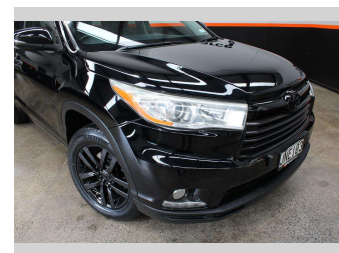

# 2015 Toyota HIGHLANDER GX 3.5P 7 SEATER 4WD

**Purchase Price** **\$22,990**  
Includes GST, Registration & Licensing

Finance may be available on this vehicle. Ask one of our friendly staff for more information.

Body Style  
**5 door, Wagon**

Odometer  
**187,334 km**

Engine  
**3456 cc, Internal Combustion**

Fuel Type  
**Petrol**

Transmission  
**Automatic**

Wheels  
-

VIN  
**5TDBK3FH80S144264**

Interior  
-