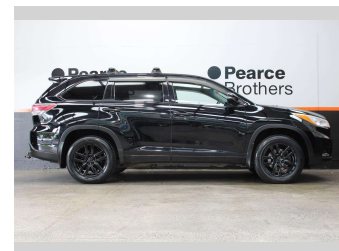

# 2015 Toyota HIGHLANDER GX 3.5P 7 SEATER 4WD

**Purchase Price** **\$22,990**  
Includes GST, Registration & Licensing

Finance may be available on this vehicle. Ask one of our friendly staff for more information.

Body Style  
**5 door, Wagon**

Odometer  
**187,334 km**

Engine  
**3456 cc, Internal Combustion**

Fuel Type  
**Petrol**

Transmission  
**Automatic**

Wheels  
-

VIN  
**5TDBK3FH80S144264**

Interior  
-