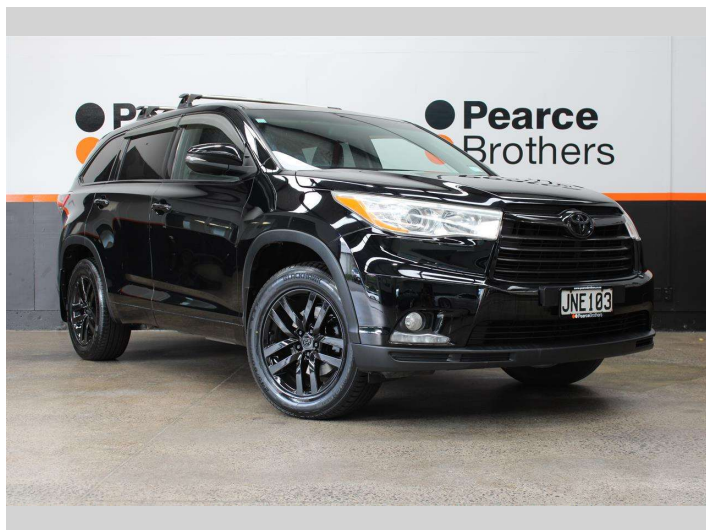

# 2015 Toyota HIGHLANDER GX 3.5P 7 SEATER 4WD

**Purchase Price** **\$22,990**  
Includes GST, Registration & Licensing

Finance may be available on this vehicle. Ask one of our friendly staff for more information.

Body Style  
**5 door, Wagon**

Odometer  
**187,334 km**

Engine  
**3456 cc, Internal Combustion**

Fuel Type  
**Petrol**

Transmission  
**Automatic**

Wheels  
-

VIN  
**5TDBK3FH80S144264**

Interior  
-