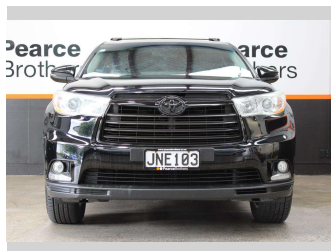

# 2015 Toyota HIGHLANDER GX 3.5P 7 SEATER 4WD

**Purchase Price** **\$22,990**  
Includes GST, Registration & Licensing

Finance may be available on this vehicle. Ask one of our friendly staff for more information.

Body Style  
**5 door, Wagon**

Odometer  
**187,334 km**

Engine  
**3456 cc, Internal Combustion**

Fuel Type  
**Petrol**

Transmission  
**Automatic**

Wheels  
-

VIN  
**5TDBK3FH80S144264**

Interior  
-