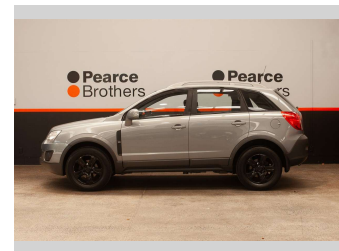

2011 Holden Captiva 5, BLACKED OUT, 2.4L PETROL

Purchase Price **\$7,990**
Includes GST, Registration & Licensing

Finance may be available on this vehicle. Ask one of our friendly staff for more information.

Body Style
5 door, Wagon

Odometer
102,665 km

Engine
2384 cc, Internal Combustion

Fuel Type
Petrol

Transmission
Automatic

Wheels
-

VIN
KL3DA264JBB073814

Interior
-