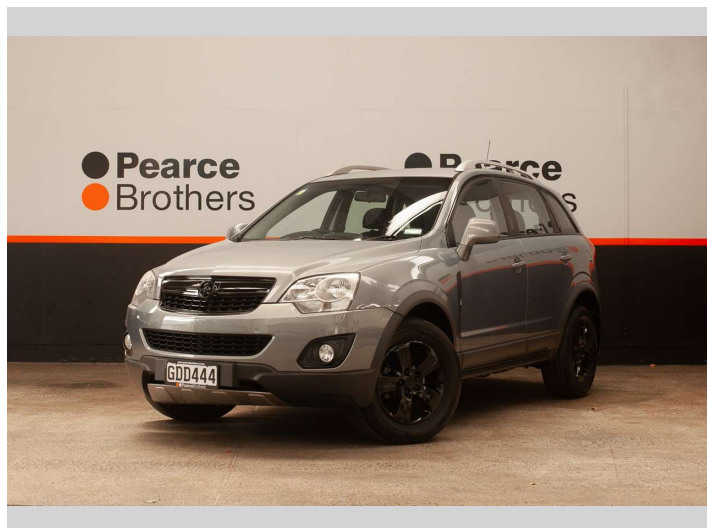

2011 Holden Captiva 5, BLACKED OUT, 2.4L PETROL

Purchase Price **\$7,990**
Includes GST, Registration & Licensing

Finance may be available on this vehicle. Ask one of our friendly staff for more information.

Body Style
5 door, Wagon

Odometer
102,665 km

Engine
2384 cc, Internal Combustion

Fuel Type
Petrol

Transmission
Automatic

Wheels
-

VIN
KL3DA264JBB073814

Interior
-

Safety
-

Reg No.
GDD444

Ext Colour
Grey

History
NZ New

Seats
5 seats

CO2 Emissions
-

Energy Economy
-

Stock ID: 28253