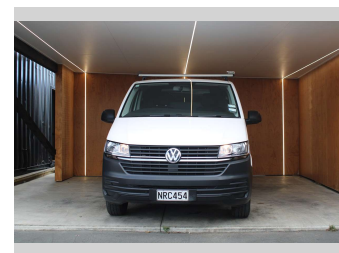

2021 Volkswagen Transporter T6, SWB, DIESEL

Purchase Price **\$35,990**
Includes GST, Registration & Licensing

Finance may be available on this vehicle. Ask one of our friendly staff for more information.

Body Style
4 door, People Movers

Odometer
59,034 km

Engine
1968 cc, Internal Combustion

Fuel Type
Diesel

Transmission
Automatic

Wheels
-

VIN
WV1ZZZ7HZMH10XXXX

Interior
-