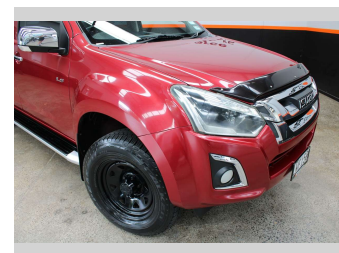

2018 Isuzu D-Max LS 3.0D, 17" STEELIES

Purchase Price **\$29,990**
Includes GST, Registration & Licensing

Finance may be available on this vehicle. Ask one of our friendly staff for more information.

Gain peace of mind with Mechanical Breakdown Insurance. **Ask us how.**

Body Style
4 door, Ute

Odometer
96,175 km

Engine
2999 cc, Internal Combustion

Fuel Type
Diesel

Transmission
MANUAL

Wheels
-

VIN
MPATFR85JJT001846

Interior
-