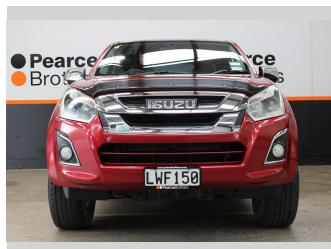

2018 Isuzu D-Max LS 3.0D, 17" STEELIES

Purchase Price **\$29,990**
Includes GST, Registration & Licensing

Finance may be available on this vehicle. Ask one of our friendly staff for more information.

Gain peace of mind with Mechanical Breakdown Insurance. **Ask us how.**

Body Style
4 door, Ute

Odometer
96,175 km

Engine
2999 cc, Internal Combustion

Fuel Type
Diesel

Transmission
MANUAL

Wheels
-

VIN
MPATFR85JJT001846

Interior
-