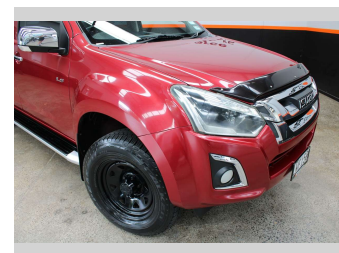

2018 Isuzu D-Max LS 3.0D, 17" STEELIES

Purchase Price **\$28,990**
Includes GST, Registration & Licensing

Finance may be available on this vehicle. Ask one of our friendly staff for more information.

Gain peace of mind with Mechanical Breakdown Insurance. **Ask us how.**

Body Style
4 door, Ute

Odometer
96,175 km

Engine
2999 cc, Internal Combustion

Fuel Type
Diesel

Transmission
MANUAL

Wheels
-

VIN
MPATFR85JJT001846

Interior
-