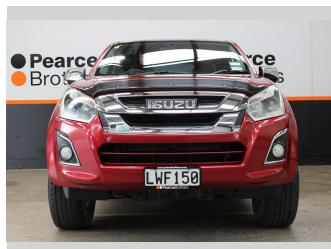

2018 Isuzu D-Max LS 3.0D, 17" STEELIES

Purchase Price **\$28,990**
Includes GST, Registration & Licensing

Finance may be available on this vehicle. Ask one of our friendly staff for more information.

Gain peace of mind with Mechanical Breakdown Insurance. **Ask us how.**

Body Style
4 door, Ute

Odometer
96,175 km

Engine
2999 cc, Internal Combustion

Fuel Type
Diesel

Transmission
MANUAL

Wheels
-

VIN
MPATFR85JJT001846

Interior
-