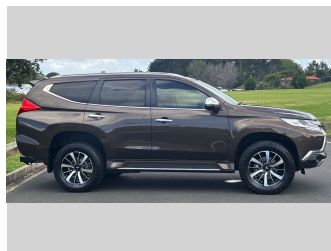

# 2019 Mitsubishi Pajero Sport VRX 2.4D/4WD/8AT

**Purchase Price** **\$31,975**  
Includes GST, Registration & Licensing

Finance may be available on this vehicle. Ask one of our friendly staff for more information.

Gain peace of mind with Mechanical Breakdown Insurance. **Ask us how.**

**Top features**  
None Listed

Body Style  
**5 door, SUV**

Odometer  
**131,410 km**

Engine  
**2442 cc, In-Line**

Fuel Type  
**Diesel**