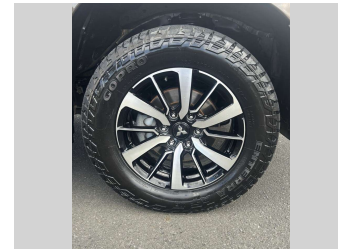

# 2019 Mitsubishi Pajero Sport VRX 2.4D/4WD/8AT

**Purchase Price** **\$31,975**  
Includes GST, Registration & Licensing

Finance may be available on this vehicle. Ask one of our friendly staff for more information.

Gain peace of mind with Mechanical Breakdown Insurance. **Ask us how.**

**Top features**  
None Listed

Body Style  
**5 door, SUV**

Odometer  
**131,410 km**

Engine  
**2442 cc, In-Line**

Fuel Type  
**Diesel**