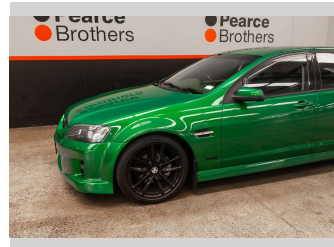

2010 Holden COMMODORE VE SV6 LOWERED FULL

Purchase Price **\$13,990**
Includes GST, Registration & Licensing

Finance may be available on this vehicle. Ask one of our friendly staff for more information.

Body Style
Wagon

Odometer
165,177 km

Engine
3564 cc, Internal Combustion

Fuel Type
Petrol

Transmission
Automatic

Wheels
-

VIN
6G1EK8EV1AL42ZZZZ

Interior
-