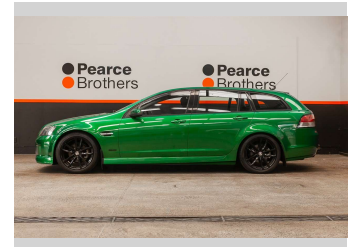

2010 Holden COMMODORE VE SV6 LOWERED FULL

Purchase Price **\$13,990**
Includes GST, Registration & Licensing

Finance may be available on this vehicle. Ask one of our friendly staff for more information.

Body Style
Wagon

Odometer
165,177 km

Engine
3564 cc, Internal Combustion

Fuel Type
Petrol

Transmission
Automatic

Wheels
-

VIN
6G1EK8EV1AL42ZZZZ

Interior
-