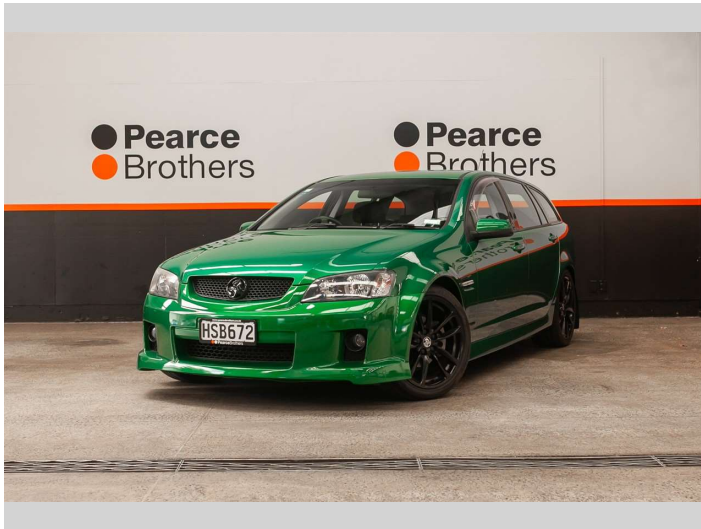

2010 Holden COMMODORE VE SV6 LOWERED FULL

Purchase Price **\$13,990**
Includes GST, Registration & Licensing

Finance may be available on this vehicle. Ask one of our friendly staff for more information.

Body Style
Wagon

Odometer
165,177 km

Engine
3564 cc, Internal Combustion

Fuel Type
Petrol

Transmission
Automatic

Wheels
-

VIN
6G1EK8EV1AL42ZZZZ

Interior
-