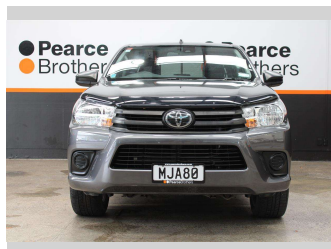

2019 Toyota Hilux WORKMATE 2.7P 18" MAGS

Purchase Price **\$27,990**
Includes GST, Registration & Licensing

Finance may be available on this vehicle. Ask one of our friendly staff for more information.

Gain peace of mind with Mechanical Breakdown Insurance. **Ask us how.**

Body Style
4 door, Ute

Odometer
71,344 km

Engine
2694 cc, Internal Combustion

Fuel Type
Petrol

Transmission
Automatic

Wheels
-

VIN
MR0EX3CDX01380719

Interior
-