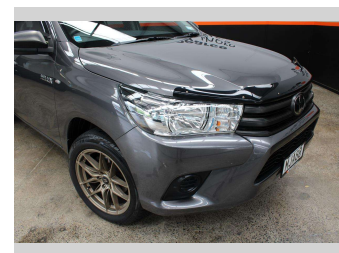

2019 Toyota Hilux WORKMATE 2.7P 18" MAGS

Purchase Price **\$27,990**
Includes GST, Registration & Licensing

Finance may be available on this vehicle. Ask one of our friendly staff for more information.

Gain peace of mind with Mechanical Breakdown Insurance. **Ask us how.**

Body Style
4 door, Ute

Odometer
71,344 km

Engine
2694 cc, Internal Combustion

Fuel Type
Petrol

Transmission
Automatic

Wheels
-

VIN
MR0EX3CDX01380719

Interior
-