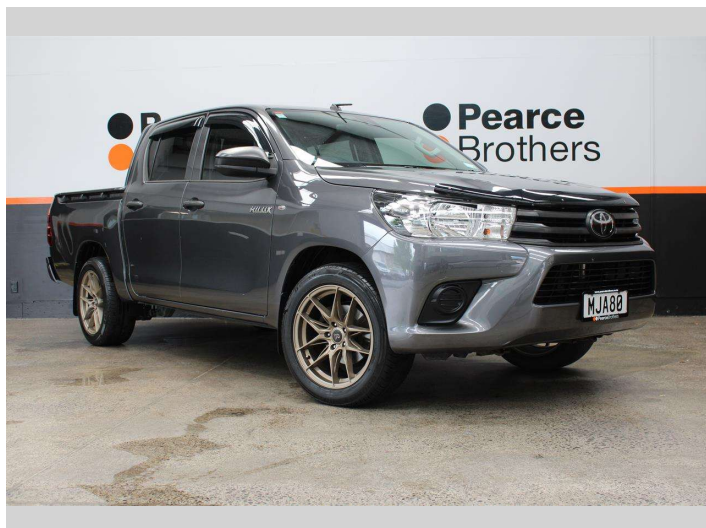

2019 Toyota Hilux WORKMATE 2.7P 18" MAGS

Purchase Price **\$27,990**
Includes GST, Registration & Licensing

Finance may be available on this vehicle. Ask one of our friendly staff for more information.

Gain peace of mind with Mechanical Breakdown Insurance. **Ask us how.**

Body Style
4 door, Ute

Odometer
71,344 km

Engine
2694 cc, Internal Combustion

Fuel Type
Petrol

Transmission
Automatic

Wheels
-

VIN
MR0EX3CDX01380719

Interior
-