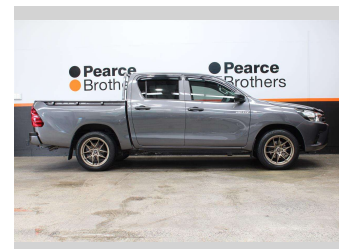

2019 Toyota Hilux WORKMATE 2.7P 18" MAGS

Purchase Price **\$27,990**
Includes GST, Registration & Licensing

Finance may be available on this vehicle. Ask one of our friendly staff for more information.

Gain peace of mind with Mechanical Breakdown Insurance. **Ask us how.**

Body Style
4 door, Ute

Odometer
71,344 km

Engine
2694 cc, Internal Combustion

Fuel Type
Petrol

Transmission
Automatic

Wheels
-

VIN
MR0EX3CDX01380719

Interior
-