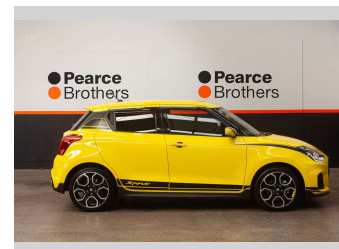

2022 Suzuki Swift SPORT, 1.4L MANUAL, NZ NEW

Purchase Price **\$23,990**
Includes GST, Registration & Licensing

Finance may be available on this vehicle. Ask one of our friendly staff for more information.

Body Style
5 door, Hatchback

Odometer
11,735 km

Engine
1373 cc, Internal Combustion

Fuel Type
Petrol

Transmission
MANUAL

Wheels
-

VIN
JSAAZC33S00402995

Interior
-