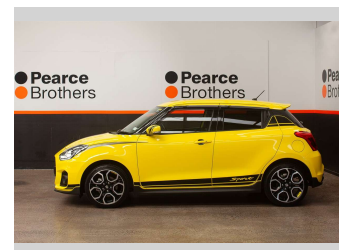

2022 Suzuki Swift SPORT, 1.4L MANUAL, NZ NEW

Purchase Price **\$23,990**
Includes GST, Registration & Licensing

Finance may be available on this vehicle. Ask one of our friendly staff for more information.

Body Style
5 door, Hatchback

Odometer
11,735 km

Engine
1373 cc, Internal Combustion

Fuel Type
Petrol

Transmission
MANUAL

Wheels
-

VIN
JSAAZC33S00402995

Interior
-