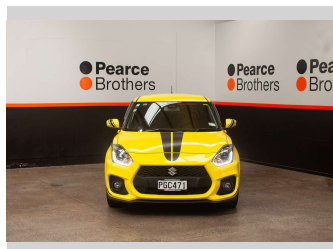

2022 Suzuki Swift SPORT, 1.4L MANUAL, NZ NEW

Purchase Price **\$23,990**
Includes GST, Registration & Licensing

Finance may be available on this vehicle. Ask one of our friendly staff for more information.

Body Style
5 door, Hatchback

Odometer
11,735 km

Engine
1373 cc, Internal Combustion

Fuel Type
Petrol

Transmission
MANUAL

Wheels
-

VIN
JSAAZC33S00402995

Interior
-