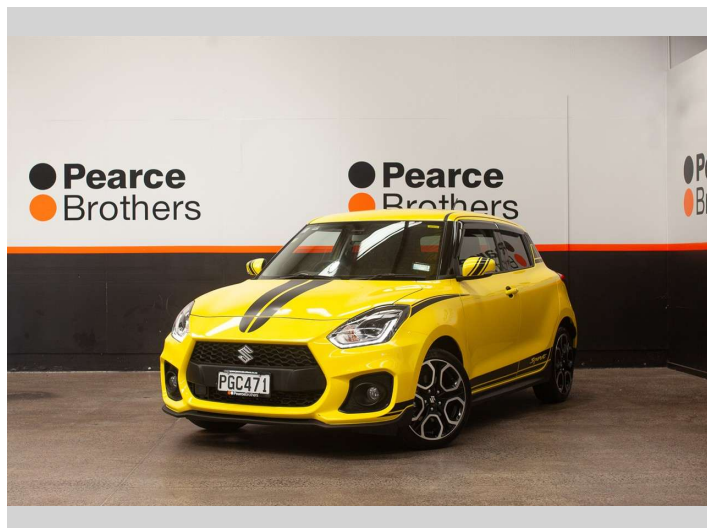

2022 Suzuki Swift SPORT, 1.4L MANUAL, NZ NEW

Purchase Price **\$23,990**
Includes GST, Registration & Licensing

Finance may be available on this vehicle. Ask one of our friendly staff for more information.

Body Style
5 door, Hatchback

Odometer
11,735 km

Engine
1373 cc, Internal Combustion

Fuel Type
Petrol

Transmission
MANUAL

Wheels
-

VIN
JSAAZC33S00402995

Interior
-