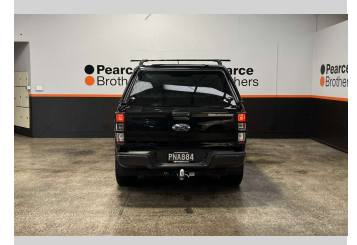

2019 Ford Ranger WILDTRAK, 4X4, LIFTED, CANOPY

Purchase Price **\$36,990**
Includes GST, Registration & Licensing

Finance may be available on this vehicle. Ask one of our friendly staff for more information.

UDC
New Zealand's Finance Company
MARAC
MEANS FINANCE

Gain peace of mind with Mechanical Breakdown Insurance. **Ask us how.**

autosure
INSURANCE

- Top features**
- » 4WD
 - » 4WD/4x4
 - » Adaptive Cruise Control
 - » Adjustable 4X4
 - » Air Bag(s)
 - » Air Conditioning
 - » Alloys
 - » Alloys
 - » Bluetooth
 - » Canopy
 - » Car Stereo
 - » Central Locking
 - » Central Locking
 - » Climate Control
 - » Cruise Control
 - » Cruise Control
 - » Digital Display
 - » Electric Mirrors

Body Style
4 door, Ute

Odometer
169,896 km

Engine
3198 cc, Internal Combustion

Fuel Type
Diesel

Transmission
Automatic

Wheels
-

VIN
MPBUMFF50JX187209

Interior
-