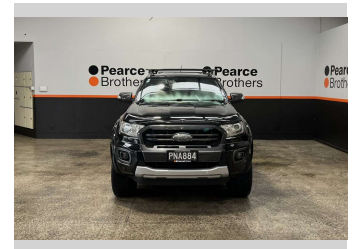

2019 Ford Ranger WILDTRAK, 4X4, LIFTED, CANOPY

Purchase Price **\$36,990**
Includes GST, Registration & Licensing

Finance may be available on this vehicle. Ask one of our friendly staff for more information.

Body Style
4 door, Ute

Odometer
169,896 km

Engine
3198 cc, Internal Combustion

Fuel Type
Diesel

Transmission
Automatic

Wheels
-

VIN
MPBUMFF50JX187209

Interior
-