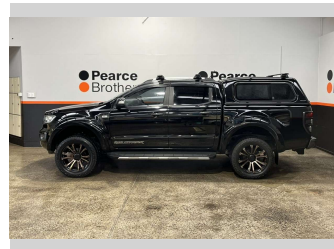

2019 Ford Ranger WILDTRAK, 4X4, LIFTED, CANOPY

Purchase Price **\$36,990**
Includes GST, Registration & Licensing

Finance may be available on this vehicle. Ask one of our friendly staff for more information.

Body Style
4 door, Ute

Odometer
169,896 km

Engine
3198 cc, Internal Combustion

Fuel Type
Diesel

Transmission
Automatic

Wheels
-

VIN
MPBUMFF50JX187209

Interior
-