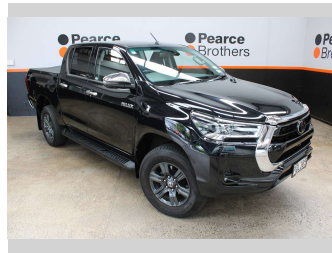

2022 Toyota Hilux SR5 4WD NZ NEW

Purchase Price **\$53,990**
Includes GST, Registration & Licensing

Finance may be available on this vehicle. Ask one of our friendly staff for more information.

Gain peace of mind with Mechanical Breakdown Insurance. **Ask us how.**

Body Style
4 door, Ute

Odometer
46,006 km

Engine
2755 cc, Internal Combustion

Fuel Type
Diesel

Transmission
Automatic

Wheels
-

VIN
MR0BA3CD700167480

Interior
-