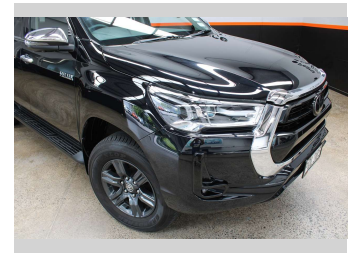

2022 Toyota Hilux SR5 4WD NZ NEW

Purchase Price **\$53,990**
Includes GST, Registration & Licensing

Finance may be available on this vehicle. Ask one of our friendly staff for more information.

Gain peace of mind with Mechanical Breakdown Insurance. **Ask us how.**

Body Style
4 door, Ute

Odometer
46,006 km

Engine
2755 cc, Internal Combustion

Fuel Type
Diesel

Transmission
Automatic

Wheels
-

VIN
MR0BA3CD700167480

Interior
-