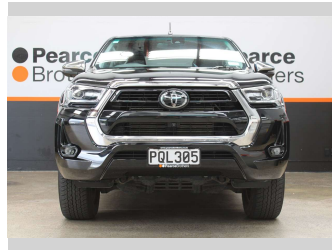

2022 Toyota Hilux SR5 4WD NZ NEW

Purchase Price **\$53,990**
Includes GST, Registration & Licensing

Finance may be available on this vehicle. Ask one of our friendly staff for more information.

Gain peace of mind with Mechanical Breakdown Insurance. **Ask us how.**

Body Style
4 door, Ute

Odometer
46,006 km

Engine
2755 cc, Internal Combustion

Fuel Type
Diesel

Transmission
Automatic

Wheels
-

VIN
MR0BA3CD700167480

Interior
-