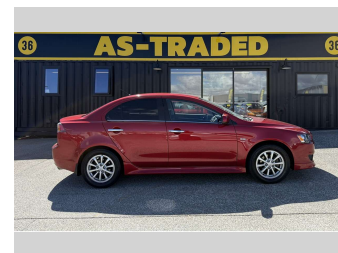

2012 Mitsubishi Lancer 2.0P SEI SEDAN AUTO

Purchase Price **\$7,990**
Includes GST, Registration & Licensing

Finance may be available on this vehicle. Ask one of our friendly staff for more information.

Gain peace of mind with Mechanical Breakdown Insurance. **Ask us how.**

Top features
None Listed

Body Style
Sedan

Odometer
132,457 km

Engine
1998 cc, Internal Combustion

Fuel Type
Petrol

Transmission
CVT

Wheels
-