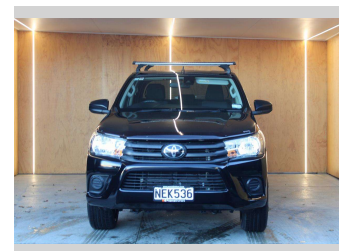

2020 Toyota Hilux WORKMATE, MAGS, LOW KM'S

Purchase Price
Includes GST, Registration & Licensing

\$29,990

Finance may be available on this vehicle. Ask one of our friendly staff for more information.

Gain peace of mind with Mechanical Breakdown Insurance. **Ask us how.**

Top features

None Listed

Body Style
4 door, Ute

Odometer
49,137 km

Engine
2694 cc, Internal Combustion

Fuel Type
Petrol

Transmission
Automatic

Wheels
-