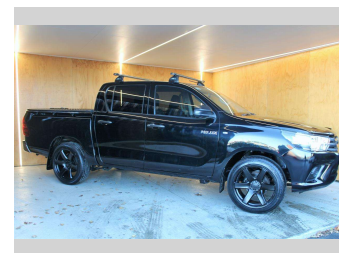

2020 Toyota Hilux WORKMATE, MAGS, LOW KM'S

Purchase Price
Includes GST, Registration & Licensing

\$29,990

Finance may be available on this vehicle. Ask one of our friendly staff for more information.

Gain peace of mind with Mechanical Breakdown Insurance. **Ask us how.**

Top features

None Listed

Body Style
4 door, Ute

Odometer
49,137 km

Engine
2694 cc, Internal Combustion

Fuel Type
Petrol

Transmission
Automatic

Wheels
-