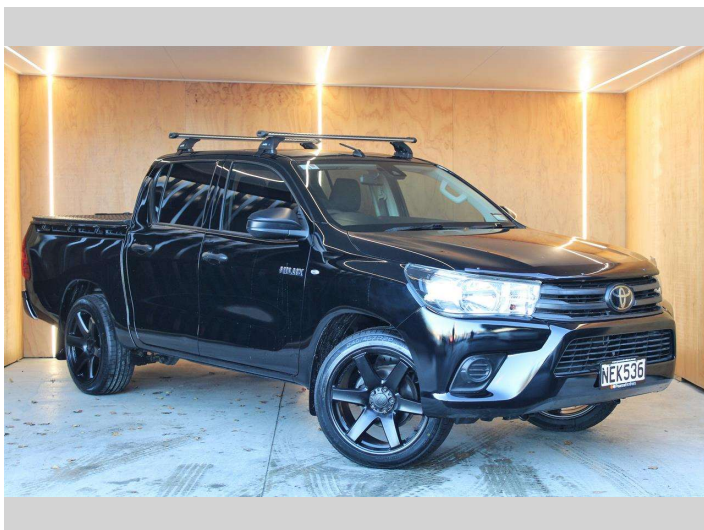

2020 Toyota Hilux WORKMATE, MAGS, LOW KM'S

Purchase Price
Includes GST, Registration & Licensing

\$29,990

Finance may be available on this vehicle. Ask one of our friendly staff for more information.

Gain peace of mind with Mechanical Breakdown Insurance. **Ask us how.**

Top features

None Listed

Body Style
4 door, Ute

Odometer
49,137 km

Engine
2694 cc, Internal Combustion

Fuel Type
Petrol

Transmission
Automatic

Wheels
-