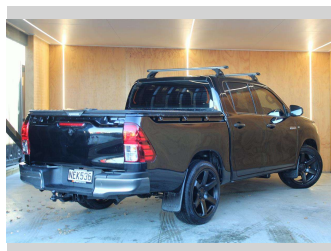

2020 Toyota Hilux WORKMATE, MAGS, LOW KM'S

Purchase Price
Includes GST, Registration & Licensing

\$29,990

Finance may be available on this vehicle. Ask one of our friendly staff for more information.

Gain peace of mind with Mechanical Breakdown Insurance. **Ask us how.**

Top features

None Listed

Body Style
4 door, Ute

Odometer
49,137 km

Engine
2694 cc, Internal Combustion

Fuel Type
Petrol

Transmission
Automatic

Wheels
-