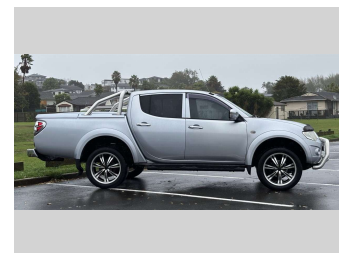

2012 Mitsubishi Triton 4WD 2.5D D/CAB GLX

Purchase Price **\$23,975**
Includes GST, Registration & Licensing

Finance may be available on this vehicle. Ask one of our friendly staff for more information.

Gain peace of mind with Mechanical Breakdown Insurance. **Ask us how.**

Top features
None Listed

Body Style
4 door, Ute

Odometer
163,215 km

Engine
2477 cc, In-Line

Fuel Type
Diesel

Transmission
Automatic, 4WD