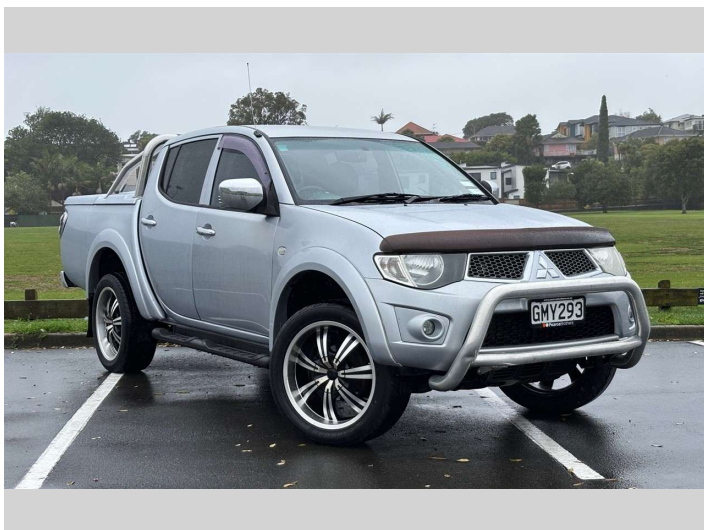

2012 Mitsubishi Triton 4WD 2.5D D/CAB GLX

Purchase Price **\$23,975**
Includes GST, Registration & Licensing

Finance may be available on this vehicle. Ask one of our friendly staff for more information.

Gain peace of mind with Mechanical Breakdown Insurance. **Ask us how.**

Top features
None Listed

Body Style
4 door, Ute

Odometer
163,215 km

Engine
2477 cc, In-Line

Fuel Type
Diesel

Transmission
Automatic, 4WD