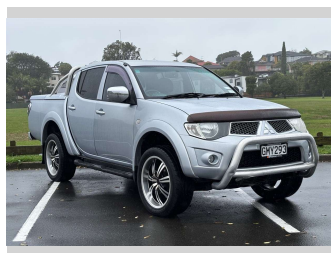

2012 Mitsubishi Triton 4WD 2.5D D/CAB GLX

Purchase Price **\$23,975**
Includes GST, Registration & Licensing

Finance may be available on this vehicle. Ask one of our friendly staff for more information.

Gain peace of mind with Mechanical Breakdown Insurance. **Ask us how.**

Top features
None Listed

Body Style
4 door, Ute

Odometer
163,215 km

Engine
2477 cc, In-Line

Fuel Type
Diesel

Transmission
Automatic, 4WD