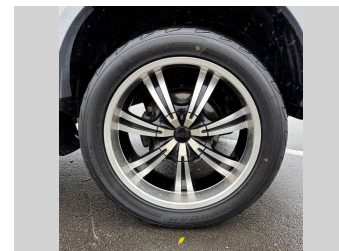

2012 Mitsubishi Triton 4WD 2.5D D/CAB GLX

Purchase Price **$23,975**
Includes GST, Registration & Licensing

Finance may be available on this vehicle. Ask one of our friendly staff for more information.

Gain peace of mind with Mechanical Breakdown Insurance. **Ask us how.**

Top features
None Listed

Body Style
4 door, Ute

Odometer
163,215 km

Engine
2477 cc, In-Line

Fuel Type
Diesel

Transmission
Automatic, 4WD

Wheels
-

VIN
MMAJRKB40CD017715

Interior
-

Safety
-

Reg No.
GMY293

Ext Colour
Silver

History
NZ New, 7 owners

Seats
5 seats

CO2 Emissions
-

Energy Economy
-

Stock ID: 35203

Pearce Brothers | Phone 0800 080 061 | Email adam@pearcebrothers.co.nz
103 Great South Road, Papatoetoe, Auckland 2113, New Zealand
www.pearcebrothers.co.nz