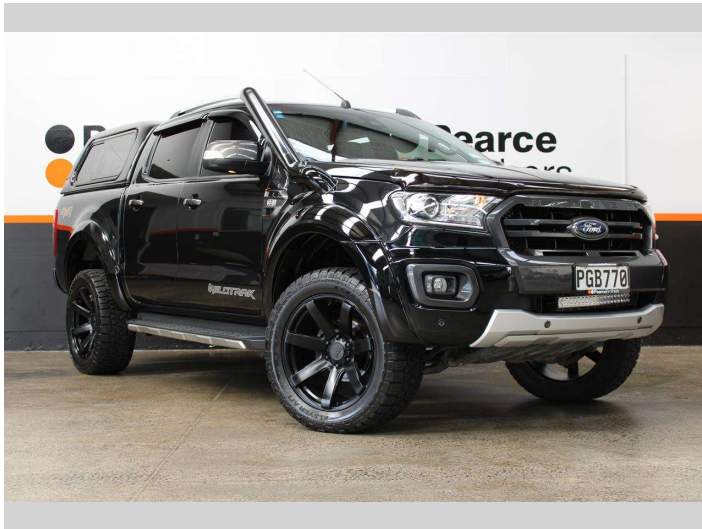

2015 Ford Ranger WILDTRAK, 4WD, CANOPY

Purchase Price

\$34,990

Includes GST, Registration & Licensing

Finance may be available on this vehicle. Ask one of our friendly staff for more information.

Gain peace of mind with Mechanical Breakdown Insurance. **Ask us how.**

Top features

- » 4WD/4x4
- » Cruise Control
- » Electric Mirrors
- » Electric Windows
- » Power Steering
- » Turbo

Body Style

4 door, Ute

Odometer

189,259 km

Engine

3198 cc, Internal Combustion

Fuel Type

Diesel

Transmission

Automatic

Wheels

-

VIN

MNAUMFF50FW467200