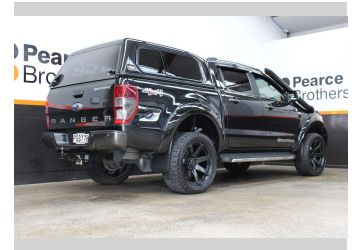

2015 Ford Ranger WILDTRAK, 4WD, CANOPY

Purchase Price **\$32,990**
Includes GST, Registration & Licensing

Finance may be available on this vehicle. Ask one of our friendly staff for more information.

Gain peace of mind with Mechanical Breakdown Insurance. **Ask us how.**

- Top features**
- » 4WD/4x4
 - » Cruise Control
 - » Electric Mirrors
 - » Electric Windows
 - » Power Steering
 - » Turbo

Body Style
4 door, Ute

Odometer
189,259 km

Engine
3198 cc, Internal Combustion

Fuel Type
Diesel

Transmission
Automatic

Wheels
-

VIN
MNAUMFF50FW467200

Interior
-

Safety
-

Reg No.
PGB770

Ext Colour
Black

History
NZ New