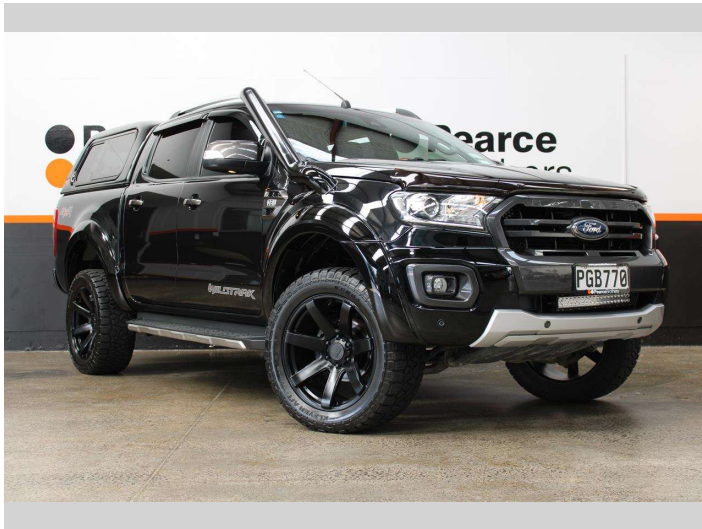

2015 Ford Ranger WILDTRAK, 4WD, CANOPY

Purchase Price **\$32,990**
Includes GST, Registration & Licensing

Finance may be available on this vehicle. Ask one of our friendly staff for more information.

Gain peace of mind with Mechanical Breakdown Insurance. **Ask us how.**

- Top features**
- » 4WD/4x4
 - » Cruise Control
 - » Electric Mirrors
 - » Electric Windows
 - » Power Steering
 - » Turbo

Body Style
4 door, Ute

Odometer
189,259 km

Engine
3198 cc, Internal Combustion

Fuel Type
Diesel