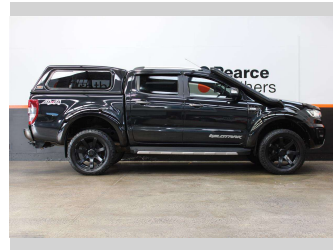

2015 Ford Ranger WILDTRAK, 4WD, CANOPY

Purchase Price **\$32,990**
Includes GST, Registration & Licensing

Finance may be available on this vehicle. Ask one of our friendly staff for more information.

Gain peace of mind with Mechanical Breakdown Insurance. **Ask us how.**

- Top features**
- » 4WD/4x4
 - » Cruise Control
 - » Electric Mirrors
 - » Electric Windows
 - » Power Steering
 - » Turbo

Body Style
4 door, Ute

Odometer
189,259 km

Engine
3198 cc, Internal Combustion

Fuel Type
Diesel

Transmission
Automatic

Wheels
-

VIN
MNAUMFF50FW467200

Interior
-

Safety
-

Reg No.
PGB770

Ext Colour
Black

History
NZ New