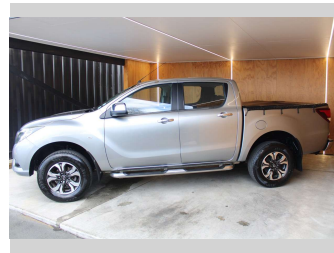

2016 Mazda BT-50 GSX, NZ NEW, TOW BAR

Purchase Price **\$17,990**
Includes GST, Registration & Licensing

Finance may be available on this vehicle. Ask one of our friendly staff for more information.

Gain peace of mind with Mechanical Breakdown Insurance. **Ask us how.**

Body Style
4 door, Ute

Odometer
246,257 km

Engine
3198 cc, Internal Combustion

Fuel Type
Diesel

Transmission
Automatic

Wheels
-

VIN
MM0UR0YF100525168

Reg No.
JPS887

Ext Colour
Silver

History
NZ New

Seats
5 seats

CO2 Emissions
-

Energy Economy
-

Interior
-

Safety
-

Stock ID: 28572