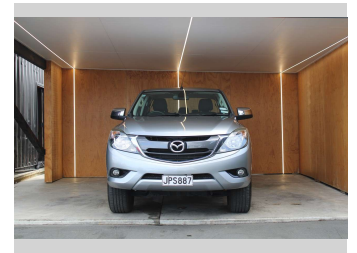

2016 Mazda BT-50 GSX, NZ NEW, TOW BAR

Purchase Price **\$17,990**
Includes GST, Registration & Licensing

Finance may be available on this vehicle. Ask one of our friendly staff for more information.

Gain peace of mind with Mechanical Breakdown Insurance. **Ask us how.**