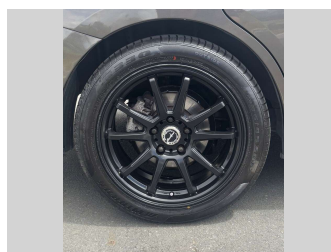

# 2017 Mazda Premacy 7 SEATER ECONOMICAL

**Purchase Price** **\$10,975**  
Includes GST, Registration & Licensing

Finance may be available on this vehicle. Ask one of our friendly staff for more information.

Gain peace of mind with Mechanical Breakdown Insurance. **Ask us how.**

**Top features**

None Listed

Body Style  
**5 door, People Movers**

Odometer  
**135,663 km**

Engine  
**1998 cc, In-Line**

Fuel Type  
**Petrol**