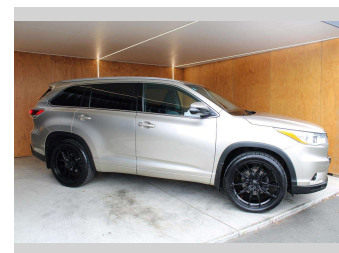

# 2015 Toyota HIGHLANDER GXL, 4X4, BLACKOUT,

**Purchase Price** **\$23,990**  
Includes GST, Registration & Licensing

Finance may be available on this vehicle. Ask one of our friendly staff for more information.

Gain peace of mind with Mechanical Breakdown Insurance. **Ask us how.**

**Top features**  
None Listed

**Body Style**  
5 door, Wagon

**Odometer**  
173,686 km

**Engine**  
3456 cc, Internal Combustion

**Fuel Type**  
Petrol