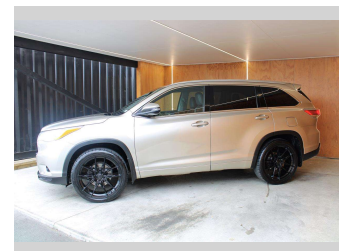

# 2015 Toyota HIGHLANDER GXL, 4X4, BLACKOUT,

**Purchase Price** **\$23,990**  
Includes GST, Registration & Licensing

Finance may be available on this vehicle. Ask one of our friendly staff for more information.

Gain peace of mind with Mechanical Breakdown Insurance. **Ask us how.**

**Top features**  
None Listed

**Body Style**  
5 door, Wagon

**Odometer**  
173,686 km

**Engine**  
3456 cc, Internal Combustion

**Fuel Type**  
Petrol