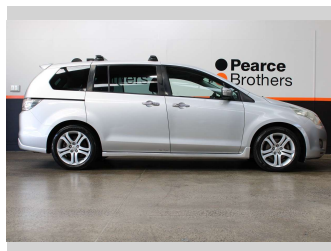

# 2006 Mazda Mpv 8 SEATER, 4WD, ELECTRICS

**Purchase Price** **\$7,990**  
Includes GST, Registration & Licensing

Finance may be available on this vehicle. Ask one of our friendly staff for more information.

Body Style  
**Wagon**

Odometer  
**157,342 km**

Engine  
**2269 cc, Internal Combustion**

Fuel Type  
**Petrol**

Transmission  
**Automatic**

Wheels  
-

VIN  
**7AT0C11EX17116113**

Interior  
-