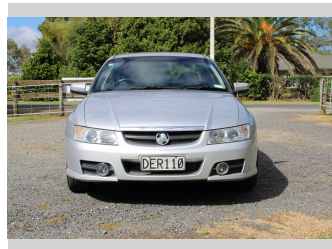

2006 Holden COMMODORE BERLINA V6 SED

Purchase Price

\$5,990

Includes GST, Registration & Licensing

Finance may be available on this vehicle. Ask one of our friendly staff for more information.

Gain peace of mind with Mechanical Breakdown Insurance. **Ask us how.**

Top features

None Listed

Body Style

Sedan

Odometer

159,498 km

Engine

3565 cc, Internal Combustion