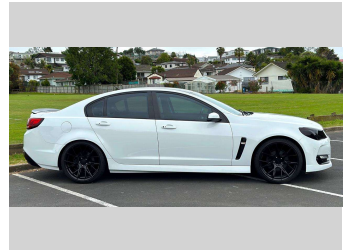

2016 Holden Commodore VF2 SV6 LOWERED,

Purchase Price **\$21,975**
Includes GST, Registration & Licensing

Finance may be available on this vehicle. Ask one of our friendly staff for more information.

Gain peace of mind with Mechanical Breakdown Insurance. **Ask us how.**

Top features

None Listed

Body Style
4 door, Sedan

Odometer
130,466 km

Engine
3564 cc, In-Line

Fuel Type
Petrol

Transmission
Automatic, Rear Wheel

Wheels
-

VIN
6G1FB5EXXGL2XXXXX

Interior
-

Safety

Based on 2024 UCSR rating for 13-17 models

Reg No.
-

Ext Colour
white

History
NZ New

Seats
5 seats