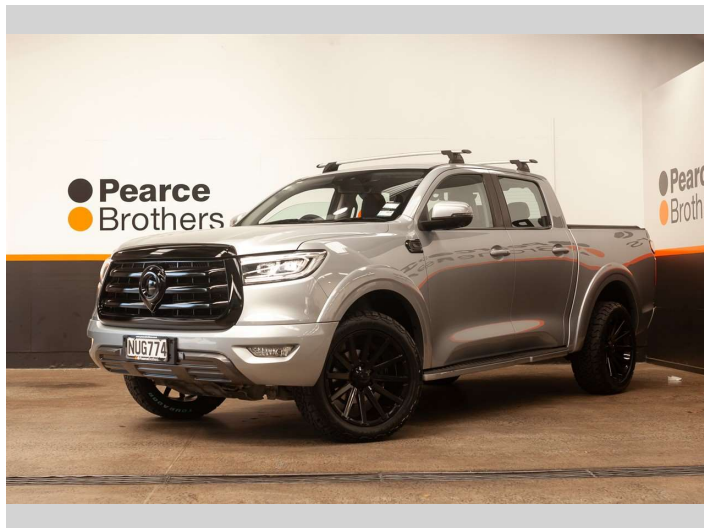

2021 GWM CANNON PREMIUM, MANUAL, 20" MAGS

Purchase Price **\$25,990**
Includes GST, Registration & Licensing

Finance may be available on this vehicle. Ask one of our friendly staff for more information.

Body Style
4 door, Ute

Odometer
65,650 km

Engine
1996 cc, Internal Combustion

Fuel Type
Diesel

Transmission
MANUAL

Wheels
-

VIN
LGWCCF196MJ621545

Interior
-