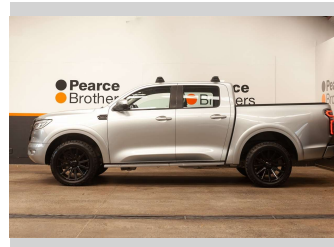

2021 GWM CANNON PREMIUM, MANUAL, 20" MAGS

Purchase Price **\$25,990**
Includes GST, Registration & Licensing

Finance may be available on this vehicle. Ask one of our friendly staff for more information.

Body Style
4 door, Ute

Odometer
65,650 km

Engine
1996 cc, Internal Combustion

Fuel Type
Diesel

Transmission
MANUAL

Wheels
-

VIN
LGWCCF196MJ621545

Interior
-