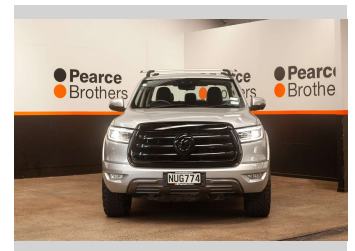

2021 GWM CANNON PREMIUM, MANUAL, 20" MAGS

Purchase Price **\$25,990**
Includes GST, Registration & Licensing

Finance may be available on this vehicle. Ask one of our friendly staff for more information.

Body Style
4 door, Ute

Odometer
65,650 km

Engine
1996 cc, Internal Combustion

Fuel Type
Diesel

Transmission
MANUAL

Wheels
-

VIN
LGWCCF196MJ621545

Interior
-