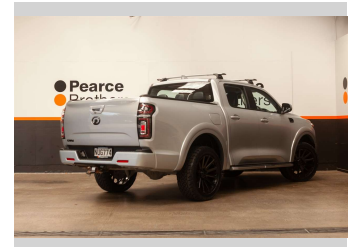

2021 GWM CANNON PREMIUM, MANUAL, 20" MAGS

Purchase Price **\$25,990**
Includes GST, Registration & Licensing

Finance may be available on this vehicle. Ask one of our friendly staff for more information.

Body Style
4 door, Ute

Odometer
65,650 km

Engine
1996 cc, Internal Combustion

Fuel Type
Diesel

Transmission
MANUAL

Wheels
-

VIN
LGWCCF196MJ621545

Interior
-