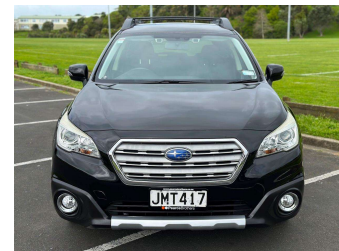

# 2015 Subaru Outback NZ NEW 2.5P/4WD

**Purchase Price** **\$13,975**  
Includes GST, Registration & Licensing

Finance may be available on this vehicle. Ask one of our friendly staff for more information.

Gain peace of mind with Mechanical Breakdown Insurance. **Ask us how.**

**Top features**  
None Listed

Body Style  
**5 door, Station Wagon**

Odometer  
**196,685 km**

Engine  
**2498 cc, In-Line**

Fuel Type  
**Petrol**

Transmission  
**Automatic, 4WD**

Wheels  
-

VIN  
**JF2BS9KC2FG015397**

Interior  
-

Safety  
-

Reg No.  
**JMT417**

Ext Colour  
**Black**

History  
**NZ New, 6 owners**