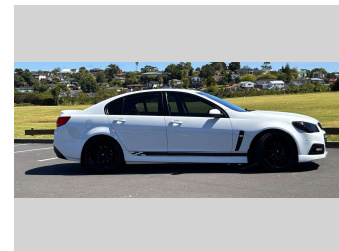

2015 Holden Commodore VF SV6 3.6P/6AT/SL/4

Purchase Price **\$24,975**
Includes GST, Registration & Licensing

Finance may be available on this vehicle. Ask one of our friendly staff for more information.

Gain peace of mind with Mechanical Breakdown Insurance. **Ask us how.**

Top features
None Listed

Body Style
4 door, Sedan

Odometer
159,644 km

Engine
3564 cc, In-Line

Fuel Type
Petrol

Transmission
Automatic, Rear Wheel

Wheels
-

VIN
6G1FB5E37FL132891

Interior
-

Safety
-

Reg No.
JFE994

Ext Colour
white

History
NZ New, 2 owners

Seats
5 seats