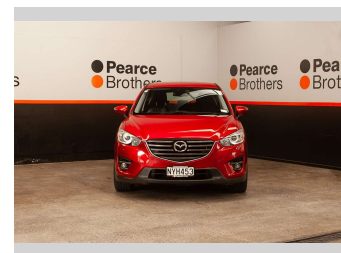

# 2016 Mazda CX-5 GSX, 2.0L, NZ NEW

**Purchase Price** **\$17,990**  
Includes GST, Registration & Licensing

Finance may be available on this vehicle. Ask one of our friendly staff for more information.

UDC  
New Zealand's Finance Company  
MARAC  
MEANS FINANCE

Gain peace of mind with Mechanical Breakdown Insurance. **Ask us how.**

autosure  
INSURANCE

- Top features**
- » Air Bag(s)
  - » Air Conditioning
  - » Alloys
  - » Alloys
  - » Bluetooth
  - » Car Stereo
  - » Central Locking
  - » Central Locking
  - » Climate Control
  - » Cruise Control
  - » Cruise Control
  - » Electric Mirrors
  - » Electric Mirrors
  - » Electric Windows
  - » Fog Lights
  - » NZ NEW
  - » Parking Sensors
  - » Power Steering

Body Style  
**5 door, Wagon**

Odometer  
**100,523 km**

Engine  
**1998 cc, Internal Combustion**

Fuel Type  
**Petrol**

Transmission  
**Automatic**

Wheels  
-

VIN  
**JM0KE107200365160**

Interior  
-