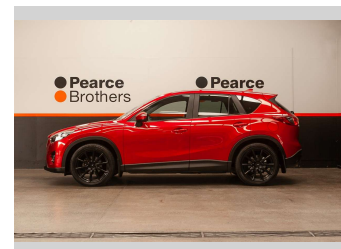

# 2016 Mazda CX-5 GSX, 2.0L, NZ NEW

**Purchase Price** **\$17,990**  
Includes GST, Registration & Licensing

Finance may be available on this vehicle. Ask one of our friendly staff for more information.

Body Style  
**5 door, Wagon**

Odometer  
**100,523 km**

Engine  
**1998 cc, Internal Combustion**

Fuel Type  
**Petrol**

Transmission  
**Automatic**

Wheels  
-

VIN  
**JM0KE107200365160**

Interior  
-