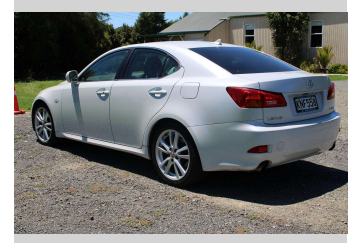

# 2006 Lexus IS250

Purchase Price

**\$6,990**

Includes GST, Registration & Licensing

Finance may be available on this vehicle. Ask one of our friendly staff for more information.

Gain peace of mind with Mechanical Breakdown Insurance. **Ask us how.**

## Top features

None Listed

Body Style

**Sedan**

Odometer

**159,018 km**

Engine

**2499 cc, Internal Combustion**

Fuel Type

**Petrol**

Transmission

**Automatic**

Wheels

-

VIN

**7AT0B00EX17029518**