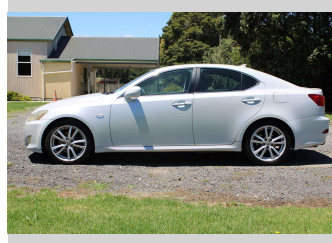

# 2006 Lexus IS250

Purchase Price

**\$6,990**

Includes GST, Registration & Licensing

Finance may be available on this vehicle. Ask one of our friendly staff for more information.

Gain peace of mind with Mechanical Breakdown Insurance. **Ask us how.**

## Top features

None Listed

Body Style

**Sedan**

Odometer

**159,018 km**

Engine

**2499 cc, Internal Combustion**

Fuel Type

**Petrol**

Transmission

**Automatic**

Wheels

-

VIN

**7AT0B00EX17029518**