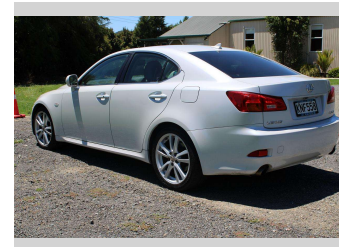

# 2006 Lexus IS250 2.5L PETROL AUTOMATIC

**Purchase Price** **\$5,990**  
Includes GST, Registration & Licensing

Finance may be available on this vehicle. Ask one of our friendly staff for more information.

Gain peace of mind with Mechanical Breakdown Insurance. **Ask us how.**

**Top features**  
 None Listed

Body Style  
**Sedan**

Odometer  
**159,018 km**

Engine  
**2499 cc, Internal Combustion**

Fuel Type  
**Petrol**

Transmission  
**Automatic**

Wheels  
 -

VIN  
**7AT0B00EX17029518**

Interior  
 -

Safety  
 -

Reg No.  
**KNF558**

Ext Colour  
**Silver**

History  
**Ex-Overseas**