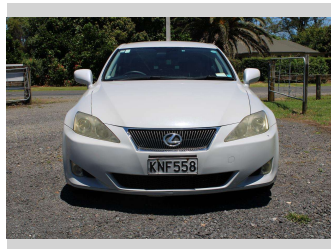

# 2006 Lexus IS250 2.5L PETROL AUTOMATIC

**Purchase Price** **\$5,990**  
Includes GST, Registration & Licensing

Finance may be available on this vehicle. Ask one of our friendly staff for more information.

Gain peace of mind with Mechanical Breakdown Insurance. **Ask us how.**

**Top features**  
 None Listed

Body Style  
**Sedan**

Odometer  
**159,018 km**

Engine  
**2499 cc, Internal Combustion**

Fuel Type  
**Petrol**

Transmission  
**Automatic**

Wheels  
 -

VIN  
**7AT0B00EX17029518**

Interior  
 -

Safety  
 -

Reg No.  
**KNF558**

Ext Colour  
**Silver**

History  
**Ex-Overseas**