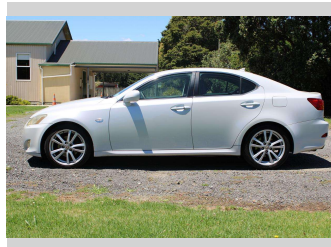

# 2006 Lexus IS250 2.5L PETROL AUTOMATIC

**Purchase Price** **\$5,990**  
Includes GST, Registration & Licensing

Finance may be available on this vehicle. Ask one of our friendly staff for more information.

Gain peace of mind with Mechanical Breakdown Insurance. **Ask us how.**

**Top features**  
 None Listed

Body Style  
**Sedan**

Odometer  
**159,018 km**

Engine  
**2499 cc, Internal Combustion**

Fuel Type  
**Petrol**

Transmission  
**Automatic**

Wheels  
 -

VIN  
**7AT0B00EX17029518**

Interior  
 -

Safety  
 -

Reg No.  
**KNF558**

Ext Colour  
**Silver**

History  
**Ex-Overseas**