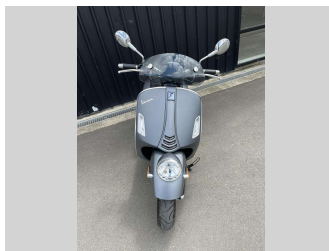

2022 Vespa GTV 300 HPE SEI GIORNI

Purchase Price **\$8,990**
Includes GST, Registration & Licensing

Finance may be available on this vehicle. Ask one of our friendly staff for more information.

Gain peace of mind with Mechanical Breakdown Insurance. **Ask us how.**

Top features
None Listed

Body Style
Scooter

Odometer
501 km

Engine
278 cc

Fuel Type
Petrol

Transmission
AUTO

Wheels
-

VIN
RP8M45724NV002447