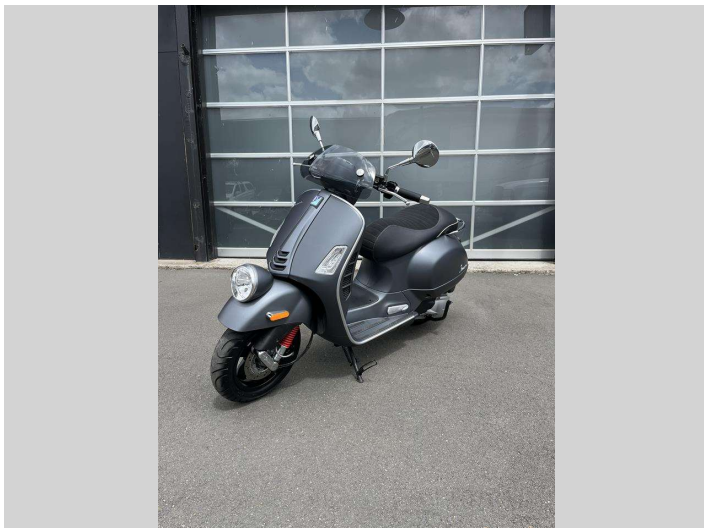

2022 Vespa GTV 300 HPE SEI GIORNI

Purchase Price **\$8,990**
Includes GST, Registration & Licensing

Finance may be available on this vehicle. Ask one of our friendly staff for more information.

Gain peace of mind with Mechanical Breakdown Insurance. **Ask us how.**

Top features
None Listed

Body Style
Scooter

Odometer
501 km

Engine
278 cc

Fuel Type
Petrol

Transmission
AUTO

Wheels
-

VIN
RP8M45724NV002447

Interior
N/A

Safety
N/A

Reg No.
C5MCD

Ext Colour
GREY

History
NZ New, 2 owners

Seats
N/A

CO2 Emissions
N/A

Energy Economy
N/A

Stock ID: 28430