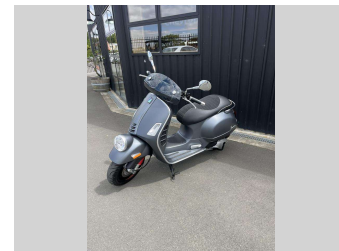

2022 Vespa GTV 300 HPE SEI GIORNI

Purchase Price **\$8,990**
Includes GST, Registration & Licensing

Finance may be available on this vehicle. Ask one of our friendly staff for more information.

Gain peace of mind with Mechanical Breakdown Insurance. **Ask us how.**

Top features
None Listed

Body Style
Scooter

Odometer
501 km

Engine
278 cc

Fuel Type
Petrol

Transmission
AUTO

Wheels
-

VIN
RP8M45724NV002447

Interior
N/A

Safety
N/A

Reg No.
C5MCD

Ext Colour
GREY

History
NZ New, 2 owners

Seats
N/A

CO2 Emissions
N/A

Energy Economy
N/A