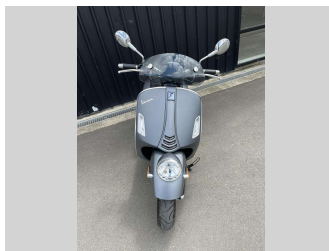

# 2022 Vespa GTV 300 HPE SEI GIORNI

**Purchase Price** **\$9,850**  
Includes GST, Registration & Licensing

Finance may be available on this vehicle. Ask one of our friendly staff for more information.

Gain peace of mind with Mechanical Breakdown Insurance. **Ask us how.**

**Top features**  
None Listed

Body Style  
**Scooter**

Odometer  
**501 km**

Engine  
**278 cc**

Fuel Type  
**Petrol**

Transmission  
**AUTO**

Wheels  
**-**

VIN  
**RP8M45724NV002447**