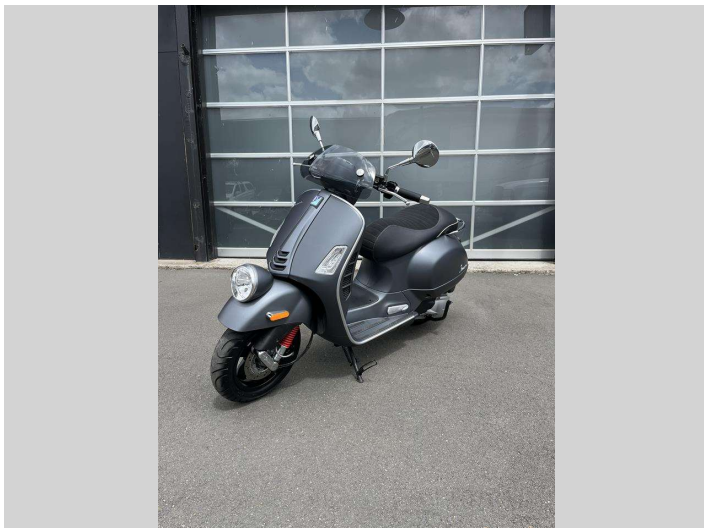

# 2022 Vespa GTV 300 HPE SEI GIORNI

**Purchase Price** **\$9,850**  
Includes GST, Registration & Licensing

Finance may be available on this vehicle. Ask one of our friendly staff for more information.

Gain peace of mind with Mechanical Breakdown Insurance. **Ask us how.**

**Top features**  
None Listed

Body Style  
**Scooter**

Odometer  
**501 km**

Engine  
**278 cc**

Fuel Type  
**Petrol**

Transmission  
**AUTO**

Wheels  
**-**

VIN  
**RP8M45724NV002447**