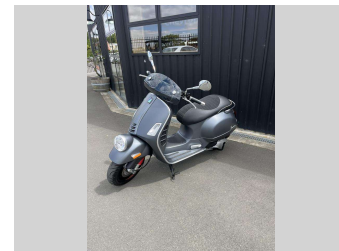

# 2022 Vespa GTV 300 HPE SEI GIORNI

**Purchase Price** **\$9,850**  
Includes GST, Registration & Licensing

Finance may be available on this vehicle. Ask one of our friendly staff for more information.

Gain peace of mind with Mechanical Breakdown Insurance. **Ask us how.**

**Top features**  
None Listed

Body Style  
**Scooter**

Odometer  
**501 km**

Engine  
**278 cc**

Fuel Type  
**Petrol**

Transmission  
**AUTO**

Wheels  
**-**

VIN  
**RP8M45724NV002447**