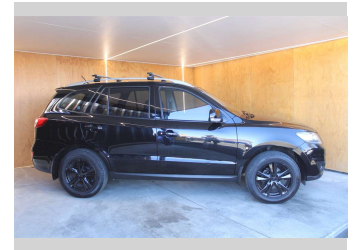

2011 Hyundai Santa Fe ELITE, LEATHER, 4X4,

Purchase Price **\$14,990**
Includes GST, Registration & Licensing

Finance may be available on this vehicle. Ask one of our friendly staff for more information.

Body Style
Wagon

Odometer
121,449 km

Engine
2199 cc, Internal Combustion

Fuel Type
Diesel

Transmission
Automatic

Wheels
-

VIN
KMHSH81XSBU728105

Interior
-