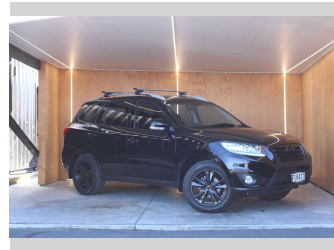

2011 Hyundai Santa Fe ELITE, LEATHER, 4X4,

Purchase Price **\$14,990**
Includes GST, Registration & Licensing

Finance may be available on this vehicle. Ask one of our friendly staff for more information.

Body Style
Wagon

Odometer
121,449 km

Engine
2199 cc, Internal Combustion

Fuel Type
Diesel

Transmission
Automatic

Wheels
-

VIN
KMHSH81XSBU728105

Interior
-