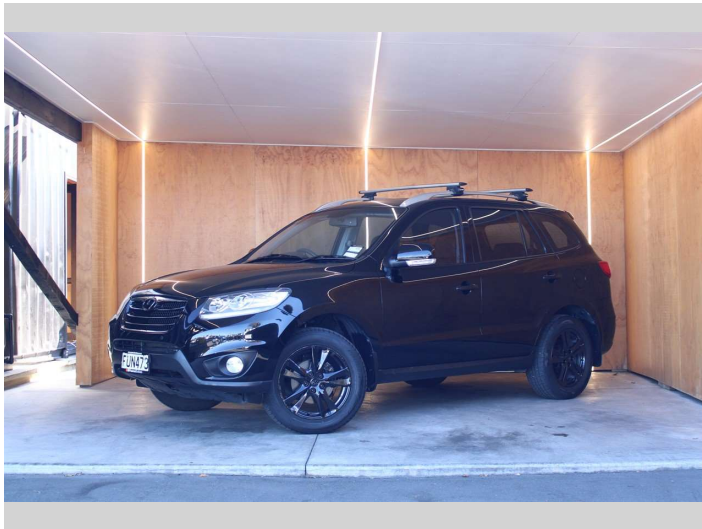

2011 Hyundai Santa Fe ELITE, LEATHER, 4X4,

Purchase Price **\$14,990**
Includes GST, Registration & Licensing

Finance may be available on this vehicle. Ask one of our friendly staff for more information.

Body Style
Wagon

Odometer
121,449 km

Engine
2199 cc, Internal Combustion

Fuel Type
Diesel

Transmission
Automatic

Wheels
-

VIN
KMHSH81XSBU728105

Interior
-

Safety
-

Reg No.
FUN473

Ext Colour
Black

History
NZ New

Seats
7 seats

CO2 Emissions
-

Energy Economy
-

Stock ID: 28655