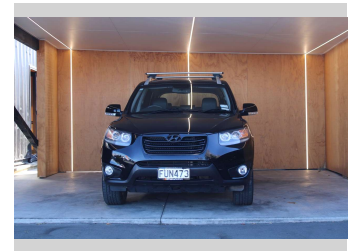

2011 Hyundai Santa Fe ELITE, LEATHER, 4X4,

Purchase Price **\$14,990**
Includes GST, Registration & Licensing

Finance may be available on this vehicle. Ask one of our friendly staff for more information.

Body Style
Wagon

Odometer
121,449 km

Engine
2199 cc, Internal Combustion

Fuel Type
Diesel

Transmission
Automatic

Wheels
-

VIN
KMHSH81XSBU728105

Interior
-