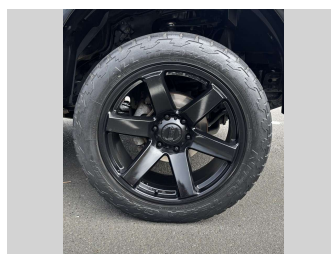

2017 Ford Ranger XLT DOUBLE CAB W/SA

Purchase Price **\$36,975**
Includes GST, Registration & Licensing

Finance may be available on this vehicle. Ask one of our friendly staff for more information.

Gain peace of mind with Mechanical Breakdown Insurance. **Ask us how.**

Top features
None Listed

Body Style
4 door, Ute

Odometer
132,799 km

Engine
3198 cc, In-Line

Fuel Type
Diesel

Transmission
Automatic

Wheels
-

VIN
MNAUMFF50GW660332

Interior
Black, White

Safety
-

Reg No.
RAU706

Ext Colour
Black

History
NZ New, 6 owners

Seats
5 seats, Leather/Alcantara

CO2 Emissions
-

Energy Economy
-