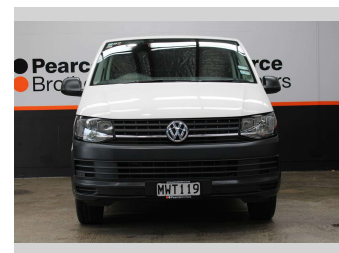

2020 Volkswagen Transporter T6 SWB 2.0D VAN

Purchase Price **\$26,990**
Includes GST, Registration & Licensing

Finance may be available on this vehicle. Ask one of our friendly staff for more information.

Body Style
4 door, People Movers

Odometer
141,322 km

Engine
1968 cc, Internal Combustion

Fuel Type
Diesel

Transmission
Automatic

Wheels
-

VIN
WV1ZZZ7HZKH164503

Interior
-