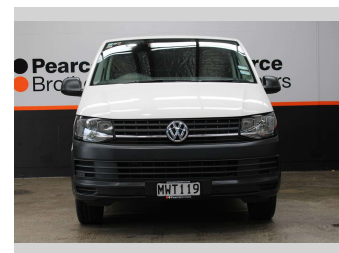

2020 Volkswagen Transporter T6 SWB 2.0D VAN

Purchase Price **\$25,990**
Includes GST, Registration & Licensing

Finance may be available on this vehicle. Ask one of our friendly staff for more information.

Body Style
4 door, People Movers

Odometer
141,322 km

Engine
1968 cc, Internal Combustion

Fuel Type
Diesel

Transmission
Automatic

Wheels
-

VIN
WV1ZZZ7HZKH164503

Interior
-