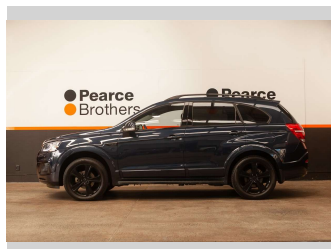

# 2016 Holden Captiva LTZ, 4WD, 7 SEATER, BLACKED

**Purchase Price** **\$15,990**  
Includes GST, Registration & Licensing

Finance may be available on this vehicle. Ask one of our friendly staff for more information.

Body Style  
**4 door, Wagon**

Odometer  
**99,003 km**

Engine  
**2231 cc, Internal Combustion**

Fuel Type  
**Diesel**

Transmission  
**Automatic**

Wheels  
-

VIN  
**KL3CD2669GB51XXXX**

Interior  
-