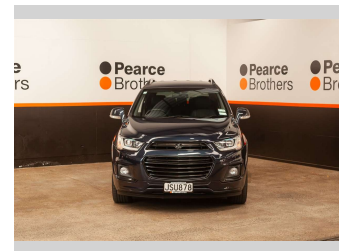

# 2016 Holden Captiva LTZ, 4WD, 7 SEATER, BLACKED

**Purchase Price** **\$15,990**  
Includes GST, Registration & Licensing

Finance may be available on this vehicle. Ask one of our friendly staff for more information.

Body Style  
**4 door, Wagon**

Odometer  
**99,003 km**

Engine  
**2231 cc, Internal Combustion**

Fuel Type  
**Diesel**

Transmission  
**Automatic**

Wheels  
-

VIN  
**KL3CD2669GB51XXXX**

Interior  
-