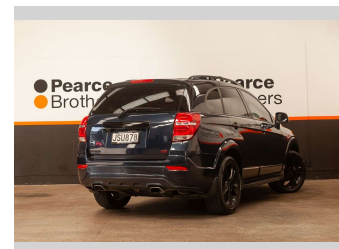

# 2016 Holden Captiva LTZ, 4WD, 7 SEATER, BLACKED

**Purchase Price** **\$15,990**  
Includes GST, Registration & Licensing

Finance may be available on this vehicle. Ask one of our friendly staff for more information.

Body Style  
**4 door, Wagon**

Odometer  
**99,003 km**

Engine  
**2231 cc, Internal Combustion**

Fuel Type  
**Diesel**

Transmission  
**Automatic**

Wheels  
-

VIN  
**KL3CD2669GB51XXXX**

Interior  
-