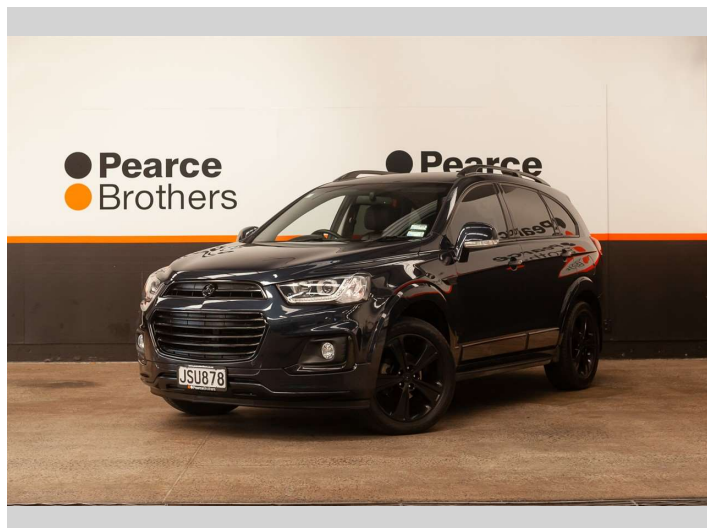

# 2016 Holden Captiva LTZ, 4WD, 7 SEATER, BLACKED

**Purchase Price** **\$15,990**  
Includes GST, Registration & Licensing

Finance may be available on this vehicle. Ask one of our friendly staff for more information.

Body Style  
**4 door, Wagon**

Odometer  
**99,003 km**

Engine  
**2231 cc, Internal Combustion**

Fuel Type  
**Diesel**

Transmission  
**Automatic**

Wheels  
-

VIN  
**KL3CD2669GB51XXXX**

Interior  
-

Safety  
  
Based on 2024 UCSR rating for 06-18 models

Reg No.  
**JSU878**

Ext Colour  
**Blue**

History  
**NZ New**

Seats  
**7 seats**

CO2 Emissions  
**★ ★ ☆ ☆ ☆ ☆**  
**256 grams/km**

Energy Economy  
**★ ☆ ☆ ☆ ☆ ☆**  
**Annual fuel cost of \$3,780**  
**9.7L per 100km**