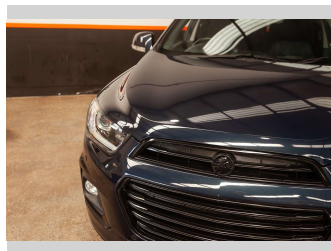

# 2016 Holden Captiva LTZ, 4WD, 7 SEATER, BLACKED

**Purchase Price** **\$15,990**  
Includes GST, Registration & Licensing

Finance may be available on this vehicle. Ask one of our friendly staff for more information.

Body Style  
**4 door, Wagon**

Odometer  
**99,003 km**

Engine  
**2231 cc, Internal Combustion**

Fuel Type  
**Diesel**

Transmission  
**Automatic**

Wheels  
-

VIN  
**KL3CD2669GB51XXXX**

Interior  
-