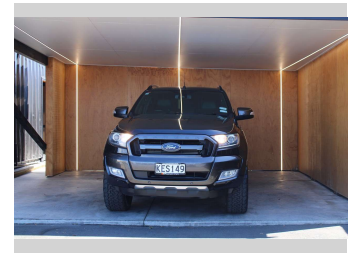

2016 Ford Ranger WILDTRAK, 4X4, 20" MAGS

Purchase Price **\$29,990**
Includes GST, Registration & Licensing

Finance may be available on this vehicle. Ask one of our friendly staff for more information.

Gain peace of mind with Mechanical Breakdown Insurance. **Ask us how.**