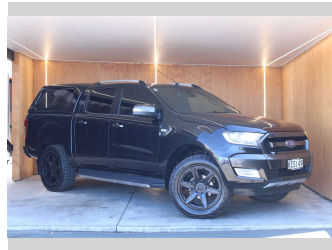

2016 Ford Ranger WILDTRAK, 4X4, 20" MAGS

Purchase Price **\$29,990**
Includes GST, Registration & Licensing

Finance may be available on this vehicle. Ask one of our friendly staff for more information.

Gain peace of mind with Mechanical Breakdown Insurance. **Ask us how.**

Body Style
4 door, Ute

Odometer
227,295 km

Engine
3198 cc, Internal Combustion

Fuel Type
Diesel

Transmission
Automatic

Wheels
-

VIN
MNAUMFF50GW631164

Interior
-