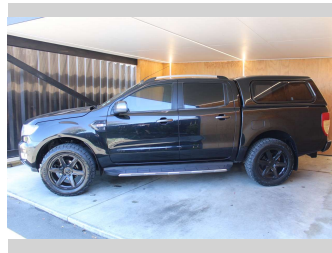

2016 Ford Ranger WILDTRAK, 4X4, 20" MAGS

Purchase Price **\$29,990**
Includes GST, Registration & Licensing

Finance may be available on this vehicle. Ask one of our friendly staff for more information.

Gain peace of mind with Mechanical Breakdown Insurance. **Ask us how.**

Body Style
4 door, Ute

Odometer
227,295 km

Engine
3198 cc, Internal Combustion

Fuel Type
Diesel

Transmission
Automatic

Wheels
-

VIN
MNAUMFF50GW631164

Interior
-