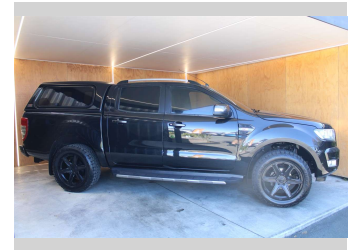

2016 Ford Ranger WILDTRAK, 4X4, 20" MAGS

Purchase Price **\$29,990**
Includes GST, Registration & Licensing

Finance may be available on this vehicle. Ask one of our friendly staff for more information.

Gain peace of mind with Mechanical Breakdown Insurance. **Ask us how.**

Body Style
4 door, Ute

Odometer
227,295 km

Engine
3198 cc, Internal Combustion

Fuel Type
Diesel

Transmission
Automatic

Wheels
-

VIN
MNAUMFF50GW631164

Interior
-