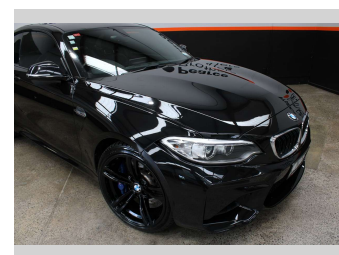

# 2017 BMW M2 3.0P TWIN TURBO, NZ NEW

**Purchase Price** **\$42,990**  
Includes GST, Registration & Licensing

Finance may be available on this vehicle. Ask one of our friendly staff for more information.

Body Style  
**2 door, Coupe**

Odometer  
**123,922 km**

Engine  
**2979 cc, Internal Combustion**

Fuel Type  
**Petrol**

Transmission  
**Automatic**

Wheels  
-

VIN  
**WBS1H92030V980981**

Interior  
-

Safety  
-

Reg No.  
**KJN296**

Ext Colour  
**Black**

History  
**NZ New**

Seats  
**4 seats**

CO2 Emissions  
-

Energy Economy  
-

Stock ID: **28437**