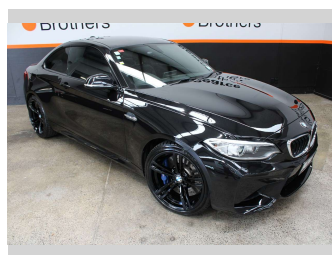

# 2017 BMW M2 3.0P TWIN TURBO, NZ NEW

**Purchase Price** **\$42,990**  
Includes GST, Registration & Licensing

Finance may be available on this vehicle. Ask one of our friendly staff for more information.

Body Style  
**2 door, Coupe**

Odometer  
**123,922 km**

Engine  
**2979 cc, Internal Combustion**

Fuel Type  
**Petrol**

Transmission  
**Automatic**

Wheels  
-

VIN  
**WBS1H92030V980981**

Interior  
-

Safety  
-

Reg No.  
**KJN296**

Ext Colour  
**Black**

History  
**NZ New**

Seats  
**4 seats**

CO2 Emissions  
-

Energy Economy  
-

Stock ID: **28437**