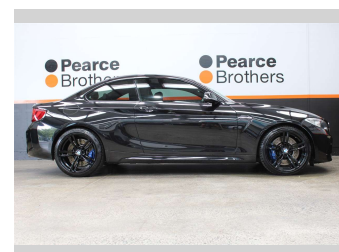

# 2017 BMW M2 3.0P TWIN TURBO, NZ NEW

**Purchase Price** **\$42,990**  
Includes GST, Registration & Licensing

Finance may be available on this vehicle. Ask one of our friendly staff for more information.

Body Style  
**2 door, Coupe**

Odometer  
**123,922 km**

Engine  
**2979 cc, Internal Combustion**

Fuel Type  
**Petrol**

Transmission  
**Automatic**

Wheels  
-

VIN  
**WBS1H92030V980981**

Interior  
-