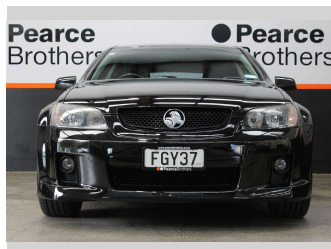

2010 Holden COMMODORE SV6 SPORTWAGON,

Purchase Price **\$10,990**
Includes GST, Registration & Licensing

Finance may be available on this vehicle. Ask one of our friendly staff for more information.

Gain peace of mind with Mechanical Breakdown Insurance. **Ask us how.**

Body Style
Wagon

Odometer
221,350 km

Engine
3564 cc, Internal Combustion

Fuel Type
Petrol

Transmission
Automatic

Wheels
-

VIN
6G1EK8EVXAL437406

Interior
-

Safety
-

Reg No.
FGY37

Ext Colour
Black

History
NZ New

Seats
5 seats

CO2 Emissions
-

Energy Economy
-

Stock ID: 27588