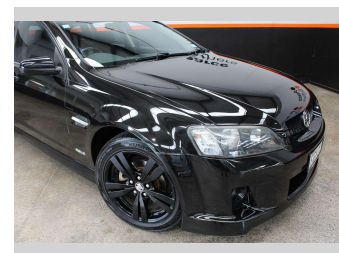

2010 Holden COMMODORE SV6 SPORTWAGON,

Purchase Price **\$10,990**
Includes GST, Registration & Licensing

Finance may be available on this vehicle. Ask one of our friendly staff for more information.

Gain peace of mind with Mechanical Breakdown Insurance. **Ask us how.**

Body Style
Wagon

Odometer
221,350 km

Engine
3564 cc, Internal Combustion

Fuel Type
Petrol

Transmission
Automatic

Wheels
-

VIN
6G1EK8EVXAL437406

Interior
-

Safety
-

Reg No.
FGY37

Ext Colour
Black

History
NZ New

Seats
5 seats

CO2 Emissions
-

Energy Economy
-

Stock ID: 27588