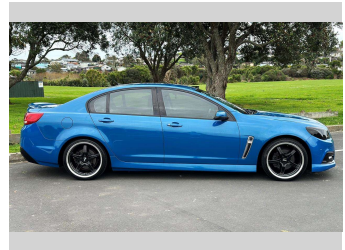

2015 Holden Commodore VF SV6 LOWERED ON 20"S

Purchase Price **\$19,975**
Includes GST, Registration & Licensing

Finance may be available on this vehicle. Ask one of our friendly staff for more information.

Gain peace of mind with Mechanical Breakdown Insurance. **Ask us how.**

Top features

None Listed

Body Style
4 door, Sedan

Odometer
149,172 km

Engine
3564 cc, In-Line

Fuel Type
Petrol

Transmission
Automatic, Rear Wheel

Wheels
-

VIN
6G1FB5E39FXX0XXXX

Interior
-

Safety

Based on 2024 UCSR rating for 13-17 models

Reg No.
-

Ext Colour
Blue

History
NZ New