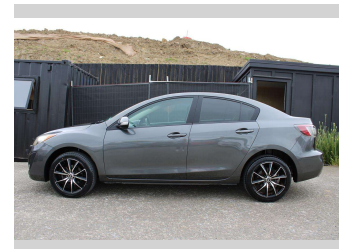

2011 Mazda Axela AWD

Purchase Price **\$6,990**
Includes GST, Registration & Licensing

Finance may be available on this vehicle. Ask one of our friendly staff for more information.

Gain peace of mind with Mechanical Breakdown Insurance. **Ask us how.**

Top features
None Listed

Body Style
Sedan

Odometer
179,293 km

Engine
1990 cc, Internal Combustion

Fuel Type
Petrol

Transmission
Automatic

Wheels
-

VIN
7AT0C13JX16100336

Interior
-

Safety
-

Reg No.
JWF891

Ext Colour
Silver

History
Ex-Overseas

Seats
5 seats

CO2 Emissions
-

Energy Economy
-