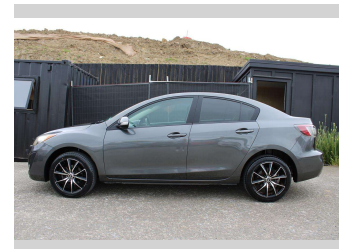

2011 Mazda Axela AWD

Purchase Price **\$6,750**
Includes GST, Registration & Licensing

Finance may be available on this vehicle. Ask one of our friendly staff for more information.

Gain peace of mind with Mechanical Breakdown Insurance. **Ask us how.**

Top features
None Listed

Body Style
Sedan

Odometer
179,293 km

Engine
1990 cc, Internal Combustion

Fuel Type
Petrol

Transmission
Automatic

Wheels
-

VIN
7AT0C13JX16100336

Interior
-

Safety
-

Reg No.
JWF891

Ext Colour
Silver

History
Ex-Overseas

Seats
5 seats

CO2 Emissions
-

Energy Economy
-