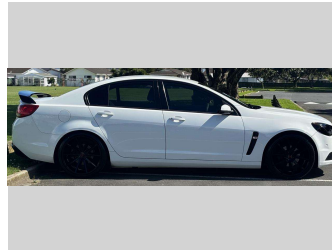

2014 Holden Commodore VF EVOKE 3.0LTR V6

Purchase Price **\$20,975**
Includes GST, Registration & Licensing

Finance may be available on this vehicle. Ask one of our friendly staff for more information.

Gain peace of mind with Mechanical Breakdown Insurance. **Ask us how.**

Top features

None Listed

Body Style
4 door, Sedan

Odometer
68,416 km

Engine
2997 cc, In-Line

Fuel Type
Petrol

Transmission
Automatic, Rear Wheel

Wheels
-