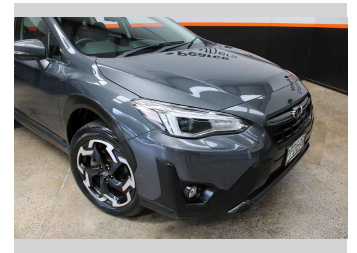

2022 Subaru Xv PREMIUM NZ NEW LOW KM'S

Purchase Price **\$32,990**
Includes GST, Registration & Licensing

Finance may be available on this vehicle. Ask one of our friendly staff for more information.

Gain peace of mind with Mechanical Breakdown Insurance. **Ask us how.**

Body Style
5 door, Hatchback

Odometer
30,250 km

Engine
1995 cc, Internal Combustion

Fuel Type
Petrol

Transmission
CVT

Wheels
-

VIN
JF1GT7KL5NG152425

Interior
-

Safety
-

Reg No.
PPD690

Ext Colour
Grey

History
NZ New

Seats
5 seats

CO2 Emissions
-

Energy Economy
-

-