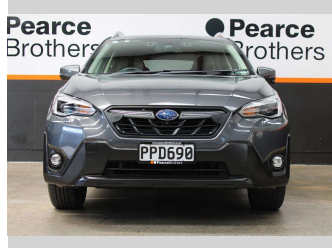

2022 Subaru Xv PREMIUM NZ NEW LOW KM'S

Purchase Price **\$32,990**
Includes GST, Registration & Licensing

Finance may be available on this vehicle. Ask one of our friendly staff for more information.

Gain peace of mind with Mechanical Breakdown Insurance. **Ask us how.**

Body Style
5 door, Hatchback

Odometer
30,250 km

Engine
1995 cc, Internal Combustion

Fuel Type
Petrol

Transmission
CVT

Wheels
-

VIN
JF1GT7KL5NG152425

Interior
-