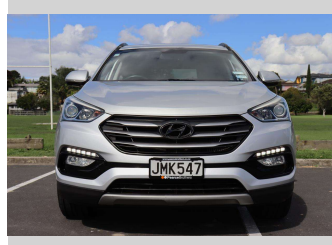

2015 Hyundai SANTA FE DM 2.2D 7S

Purchase Price

\$21,975

Includes GST, Registration & Licensing

Finance may be available on this vehicle. Ask one of our friendly staff for more information.

Gain peace of mind with Mechanical Breakdown Insurance. **Ask us how.**

Top features

» Air Suspension

Body Style

5 door, SUV

Odometer

156,524 km

Engine

2199 cc, In-Line