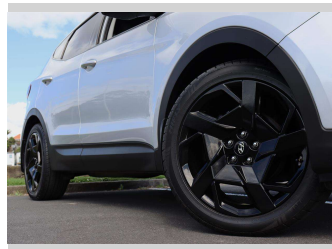

2015 Hyundai SANTA FE DM 2.2D 7S

Purchase Price

\$21,975

Includes GST, Registration & Licensing

Finance may be available on this vehicle. Ask one of our friendly staff for more information.

Gain peace of mind with Mechanical Breakdown Insurance. **Ask us how.**

Top features

» Air Suspension

Body Style

5 door, SUV

Odometer

156,524 km

Engine

2199 cc, In-Line