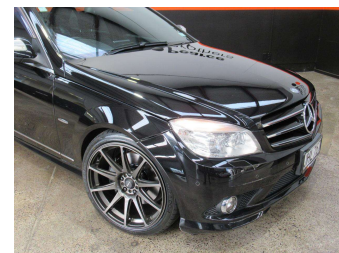

2008 Mercedes-Benz C300 AMG, LWRD ON 20"

Purchase Price **\$11,990**
Includes GST, Registration & Licensing

Finance may be available on this vehicle. Ask one of our friendly staff for more information.

Gain peace of mind with Mechanical Breakdown Insurance. **Ask us how.**

Body Style
4 door, Sedan

Odometer
106,903 km

Engine
2990 cc, Internal Combustion

Fuel Type
Petrol

Transmission
Automatic, Rear Wheel

Wheels
-

VIN
WDD2040542A127953

Interior
-