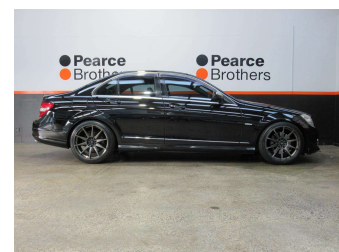

2008 Mercedes-Benz C300 AMG, LWRD ON 20"

Purchase Price **\$11,990**
Includes GST, Registration & Licensing

Finance may be available on this vehicle. Ask one of our friendly staff for more information.

Gain peace of mind with Mechanical Breakdown Insurance. **Ask us how.**

Body Style
4 door, Sedan

Odometer
106,903 km

Engine
2990 cc, Internal Combustion

Fuel Type
Petrol

Transmission
Automatic, Rear Wheel

Wheels
-

VIN
WDD2040542A127953

Interior
-

Safety
-

Reg No.
JHL767

Ext Colour
Black

History
Ex-Overseas, 2 owners

Seats
5 seats

CO2 Emissions
-

Energy Economy
-

Stock ID: 26986