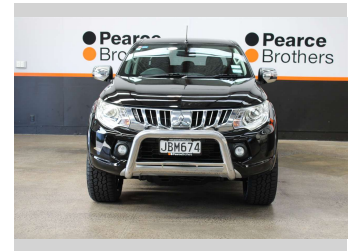

# 2015 Mitsubishi Triton GLS 4WD HARD LID

**Purchase Price** **\$24,990**  
Includes GST, Registration & Licensing

Finance may be available on this vehicle. Ask one of our friendly staff for more information.

Body Style  
**4 door, Ute**

Odometer  
**131,898 km**

Engine  
**2442 cc, Internal Combustion**

Fuel Type  
**Diesel**

Transmission  
**Automatic**

Wheels  
-

VIN  
**MMAJYKL10GH000417**

Interior  
-