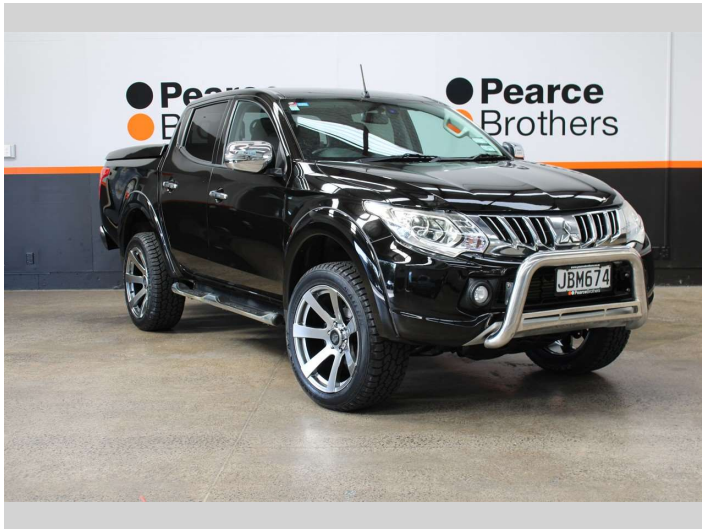

# 2015 Mitsubishi Triton GLS 4WD HARD LID

**Purchase Price** **\$24,990**  
Includes GST, Registration & Licensing

Finance may be available on this vehicle. Ask one of our friendly staff for more information.

Body Style  
**4 door, Ute**

Odometer  
**131,898 km**

Engine  
**2442 cc, Internal Combustion**

Fuel Type  
**Diesel**

Transmission  
**Automatic**

Wheels  
-

VIN  
**MMAJYKL10GH000417**

Interior  
-