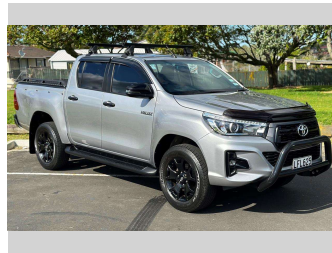

2018 Toyota Hilux SR5 CRUISER

Purchase Price **\$39,975**
Includes GST, Registration & Licensing

Finance may be available on this vehicle. Ask one of our friendly staff for more information.

Gain peace of mind with Mechanical Breakdown Insurance. **Ask us how.**

Top features

None Listed

Body Style
4 door, Ute

Odometer
51,136 km

Engine
2755 cc, In-Line

Fuel Type
Diesel

Transmission
Automatic, 2WD

Wheels
-