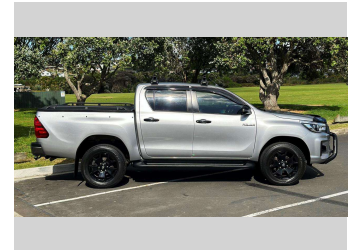

2018 Toyota Hilux SR5 CRUISER

Purchase Price **\$39,975**
Includes GST, Registration & Licensing

Finance may be available on this vehicle. Ask one of our friendly staff for more information.

Gain peace of mind with Mechanical Breakdown Insurance. **Ask us how.**

Top features

None Listed

Body Style
4 door, Ute

Odometer
51,136 km

Engine
2755 cc, In-Line

Fuel Type
Diesel

Transmission
Automatic, 2WD

Wheels
-