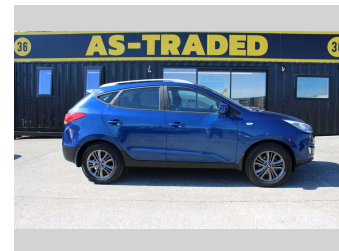

# 2013 Hyundai ix35 GDI 2.0L AUTO

**Purchase Price** **\$10,350**  
Includes GST, Registration & Licensing

Finance may be available on this vehicle. Ask one of our friendly staff for more information.

UDC  
New Zealand's Finance Company  
MARRAC  
MEANS FINANCE

Gain peace of mind with Mechanical Breakdown Insurance. **Ask us how.**

autosure  
INSURANCE

**Top features**  
None Listed

Body Style  
**Wagon**

Odometer  
**114,605 km**

Engine  
**1998 cc, Internal Combustion**

Fuel Type  
**Petrol**

Transmission  
**Automatic**

Wheels  
-

VIN  
**KMHJT81FMEU842084**

Interior  
-

Safety  
-

Reg No.  
**HFE922**

Ext Colour  
**Blue**