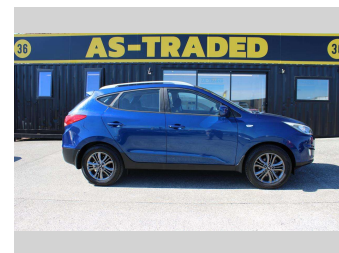

2013 Hyundai ix35 GDI 2.0L AUTO

Purchase Price **\$9,995**
Includes GST, Registration & Licensing

Finance may be available on this vehicle. Ask one of our friendly staff for more information.

Gain peace of mind with Mechanical Breakdown Insurance. **Ask us how.**

Top features
None Listed

Body Style
SUV

Odometer
114,605 km

Engine
1998 cc, Internal Combustion

Fuel Type
Petrol

Transmission
Automatic

Wheels
-

VIN
KMHJT81FMEU842084

Interior
-

Safety
-

Reg No.
HFE922

Ext Colour
Blue

History
NZ New

Seats
5 seats

CO2 Emissions
-

Energy Economy
-