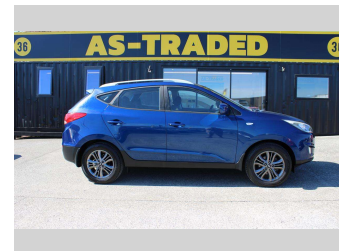

2013 Hyundai ix35 GDI 2.0L AUTO

Purchase Price **\$9,995**
Includes GST, Registration & Licensing

Finance may be available on this vehicle. Ask one of our friendly staff for more information.

UDC
New Zealand's Finance Company
MARRAC
MEANS FINANCE

Gain peace of mind with Mechanical Breakdown Insurance. **Ask us how.**

autosure
INSURANCE

Top features
None Listed

Body Style
SUV

Odometer
114,605 km

Engine
1998 cc, Internal Combustion

Fuel Type
Petrol

Transmission
Automatic

Wheels
-

VIN
KMHJT81FMEU842084

Interior
-

Safety
-

Reg No.
HFE922

Ext Colour
Blue

History
NZ New

Seats
5 seats